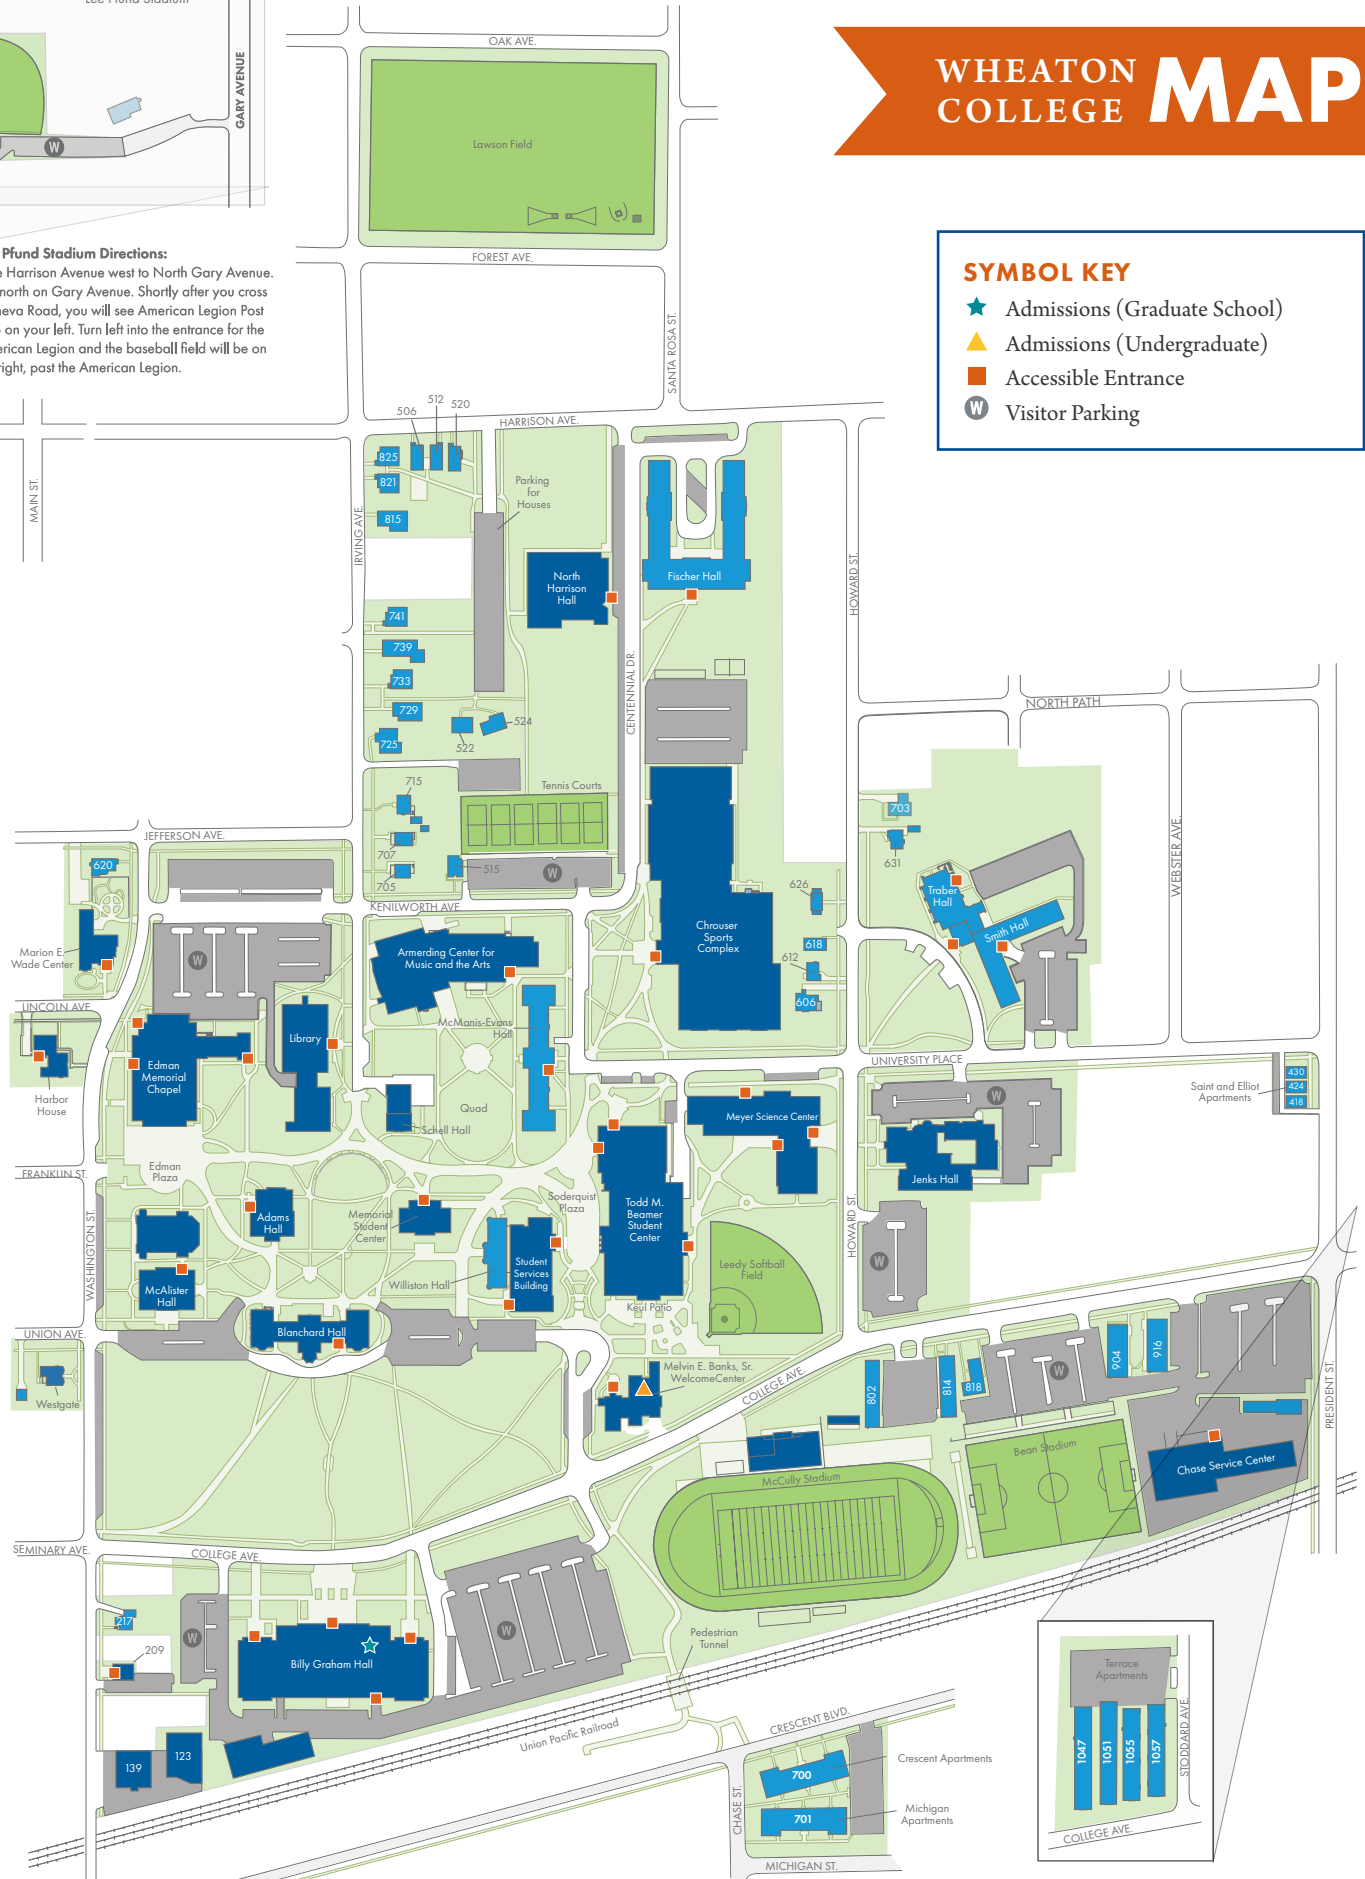

Last Updated 7/17/2023

**WHEATON
COLLEGE**
For Christ & His Kingdom

O**A****B****C****D****1****2****3****4****5**

Lee Pfund Stadium Directions:
Take Harrison Avenue west to North Gary Avenue. Go north on Gary Avenue. Shortly after you cross Geneva Road, you will see American Legion Post #76 on your left. Turn left into the entrance for the American Legion and the baseball field will be on the right, past the American Legion.

WHEATON COLLEGE MAP

SYMBOL KEY

- ★ Admissions (Graduate School)
- ▲ Admissions (Undergraduate)
- Accessible Entrance
- Ⓜ Visitor Parking

Campus Locations

Adams Hall (B-4)
Armerding Center for Music and the Arts (B-3)
Concert Hall
Bean Stadium (D-5)
Billy Graham Hall (B-5)
Admissions (Graduate School)
Advancement
Barrows Auditorium
Billy Graham Museum
Blanchard Hall (B-4)
Human Resources
209 N. Washington (S-A)
The Marriage & Family Therapy Clinic
Chase Service Center (D-5)
Chrouser Sports Complex (C-3)
King Arena
Lederhouse Natatorium
Eckert Recreation Center
Edman Memorial Chapel (A-3)
Harbor House (A-3)
Jenks Hall (C-4)
Arena Theater
ROTC
Lawson Field (B-1)
Lee Pfund Stadium (A-1)
Leedy Softball Field (C-4)

Library (B-3)
Marion E. Wade Center (A-3)
Bakke Auditorium
McAlister Hall (A-4)
McCully Stadium (C-5)
McManis-Evans Hall (B-4)
Conference Services
Memorial Student Center (B-4)
Wheaton Center for Faith, Politics and Economics
Meyer Science Center (C-4)
North Harrison Hall (B-2)
Counseling Center
Wyngarden Student Health Services
Schell Hall (B-4)
HNCR
HoneyRock
Student Services Building (B-4)
Campus Bookstore
Center for Vocation and Career
Registrar
Student Financial Services
Tennis Courts (B-3)
Todd M. Beamer Student Center (B-4)
Anderson Commons Dining Hall
College Post Office
Coray Alumni Gym
Sam's Cafe
The Stupe